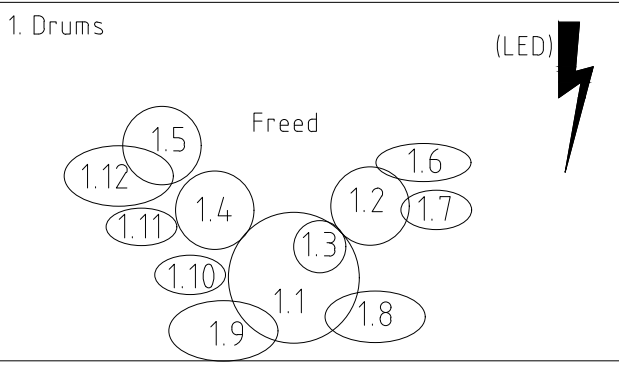

⚡ Power supply at least 1x 230V

1.1 22" Bass Drum	1.6 14" Hi-Hat	1.11 17" Crash
1.2 14" Snare Drum	1.7 16" Crash	1.12 18" China
1.3 12" H-Tom	1.8 10" Splash	
1.4 14" F-Tom	1.9 16" Crash	
1.5 16" F-Tom	1.10 20" Ride	

Monitor 3

⚡ 2. Guitar Amp
Matamp GT120MV
Cosmic Terror Cab (4x12")

⚡ 3. Bass Amp
Orange 4 Stroke
Ampeg Cab (4x10")
XLR DI-Out

both lead vocals,
no backings

Ben - Guitar/Vocals

Linda - Bass/Vocals